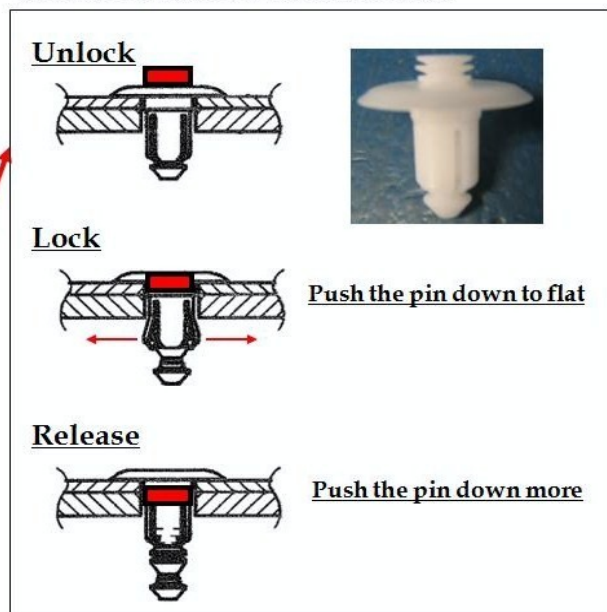

YAMAHA

YAMAHA REMOTE CONTROL PROGRAMMING GUIDE

Please read this guide carefully before attempting to use
your Waverunner Remote programming tool

CONNECTION

To gain access to the programming connector in Yamaha Watercraft you look in the front hatch , (see image below) On most models you have to remove the white plastic bulkhead to gain access to the wiring area under the handlebars , press in the center of the white clips 4-5 mm and this will allow them to be removed – be careful with them and you can reuse them to refit the panel!!!

Install & remove instructions:

Locate the black 2 pin connector in the wire harness , this is sealed buy a 'blanking plug' and can be recognised buy the wire colours Grey and Black , remove the blanking plug and connect the programming tool