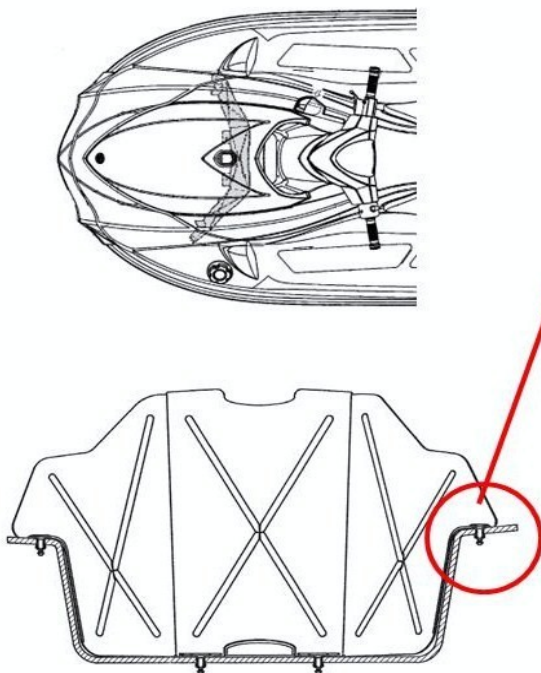

YAMAHA

YAMAHA REMOTE CONTROL PROGRAMMING GUIDE

Please read this guide carefully before attempting to use
your Waverunner Remote programming tool

CONNECTION

To gain access to the programming connector in Yamaha Watercraft you look in the front hatch , (see image below) On most models you have to remove the white plastic bulkhead to gain access to the wiring area under the handlebars , press in the center of the white clips 4-5 mm and this will allow them to be removed – be careful with them and you can reuse them to refit the panel!!!

Install & remove instructions:

Locate the black 2 pin connector in the wire harness , this is sealed buy a 'blanking plug' and can be recognised buy the wire colours Grey and Black , remove the blanking plug and connect the programming tool