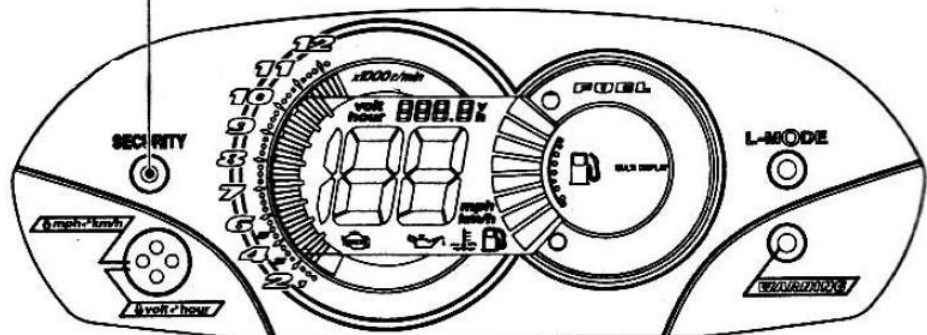

PROGRAMMING

with the programming tool connected , press any button on the first remote to be programmed , the security light on the dashboard will come on indicating the remote is being programmed. The security light will start to flash when the remote has been successfully programmed!

To program a second remote press any button on the second unit and see the security lamp stays on , once again when the lamp starts to flash this indicates the remote has been successfully programmed , this process can be repeated for upto 5 remote units per craft

TRANSMITTER

SECURITY

NOTE

do not try and register another remote unit unless the security lamp is flashing

once all the required remote units have been programmed and the security lamp is flashing to indicate the last remote has been programmed successfully disconnect the programming interface and replace the blanking cap

please visit our website for details of other professional diagnostics kits we supply

www.brpdiagnostics.com